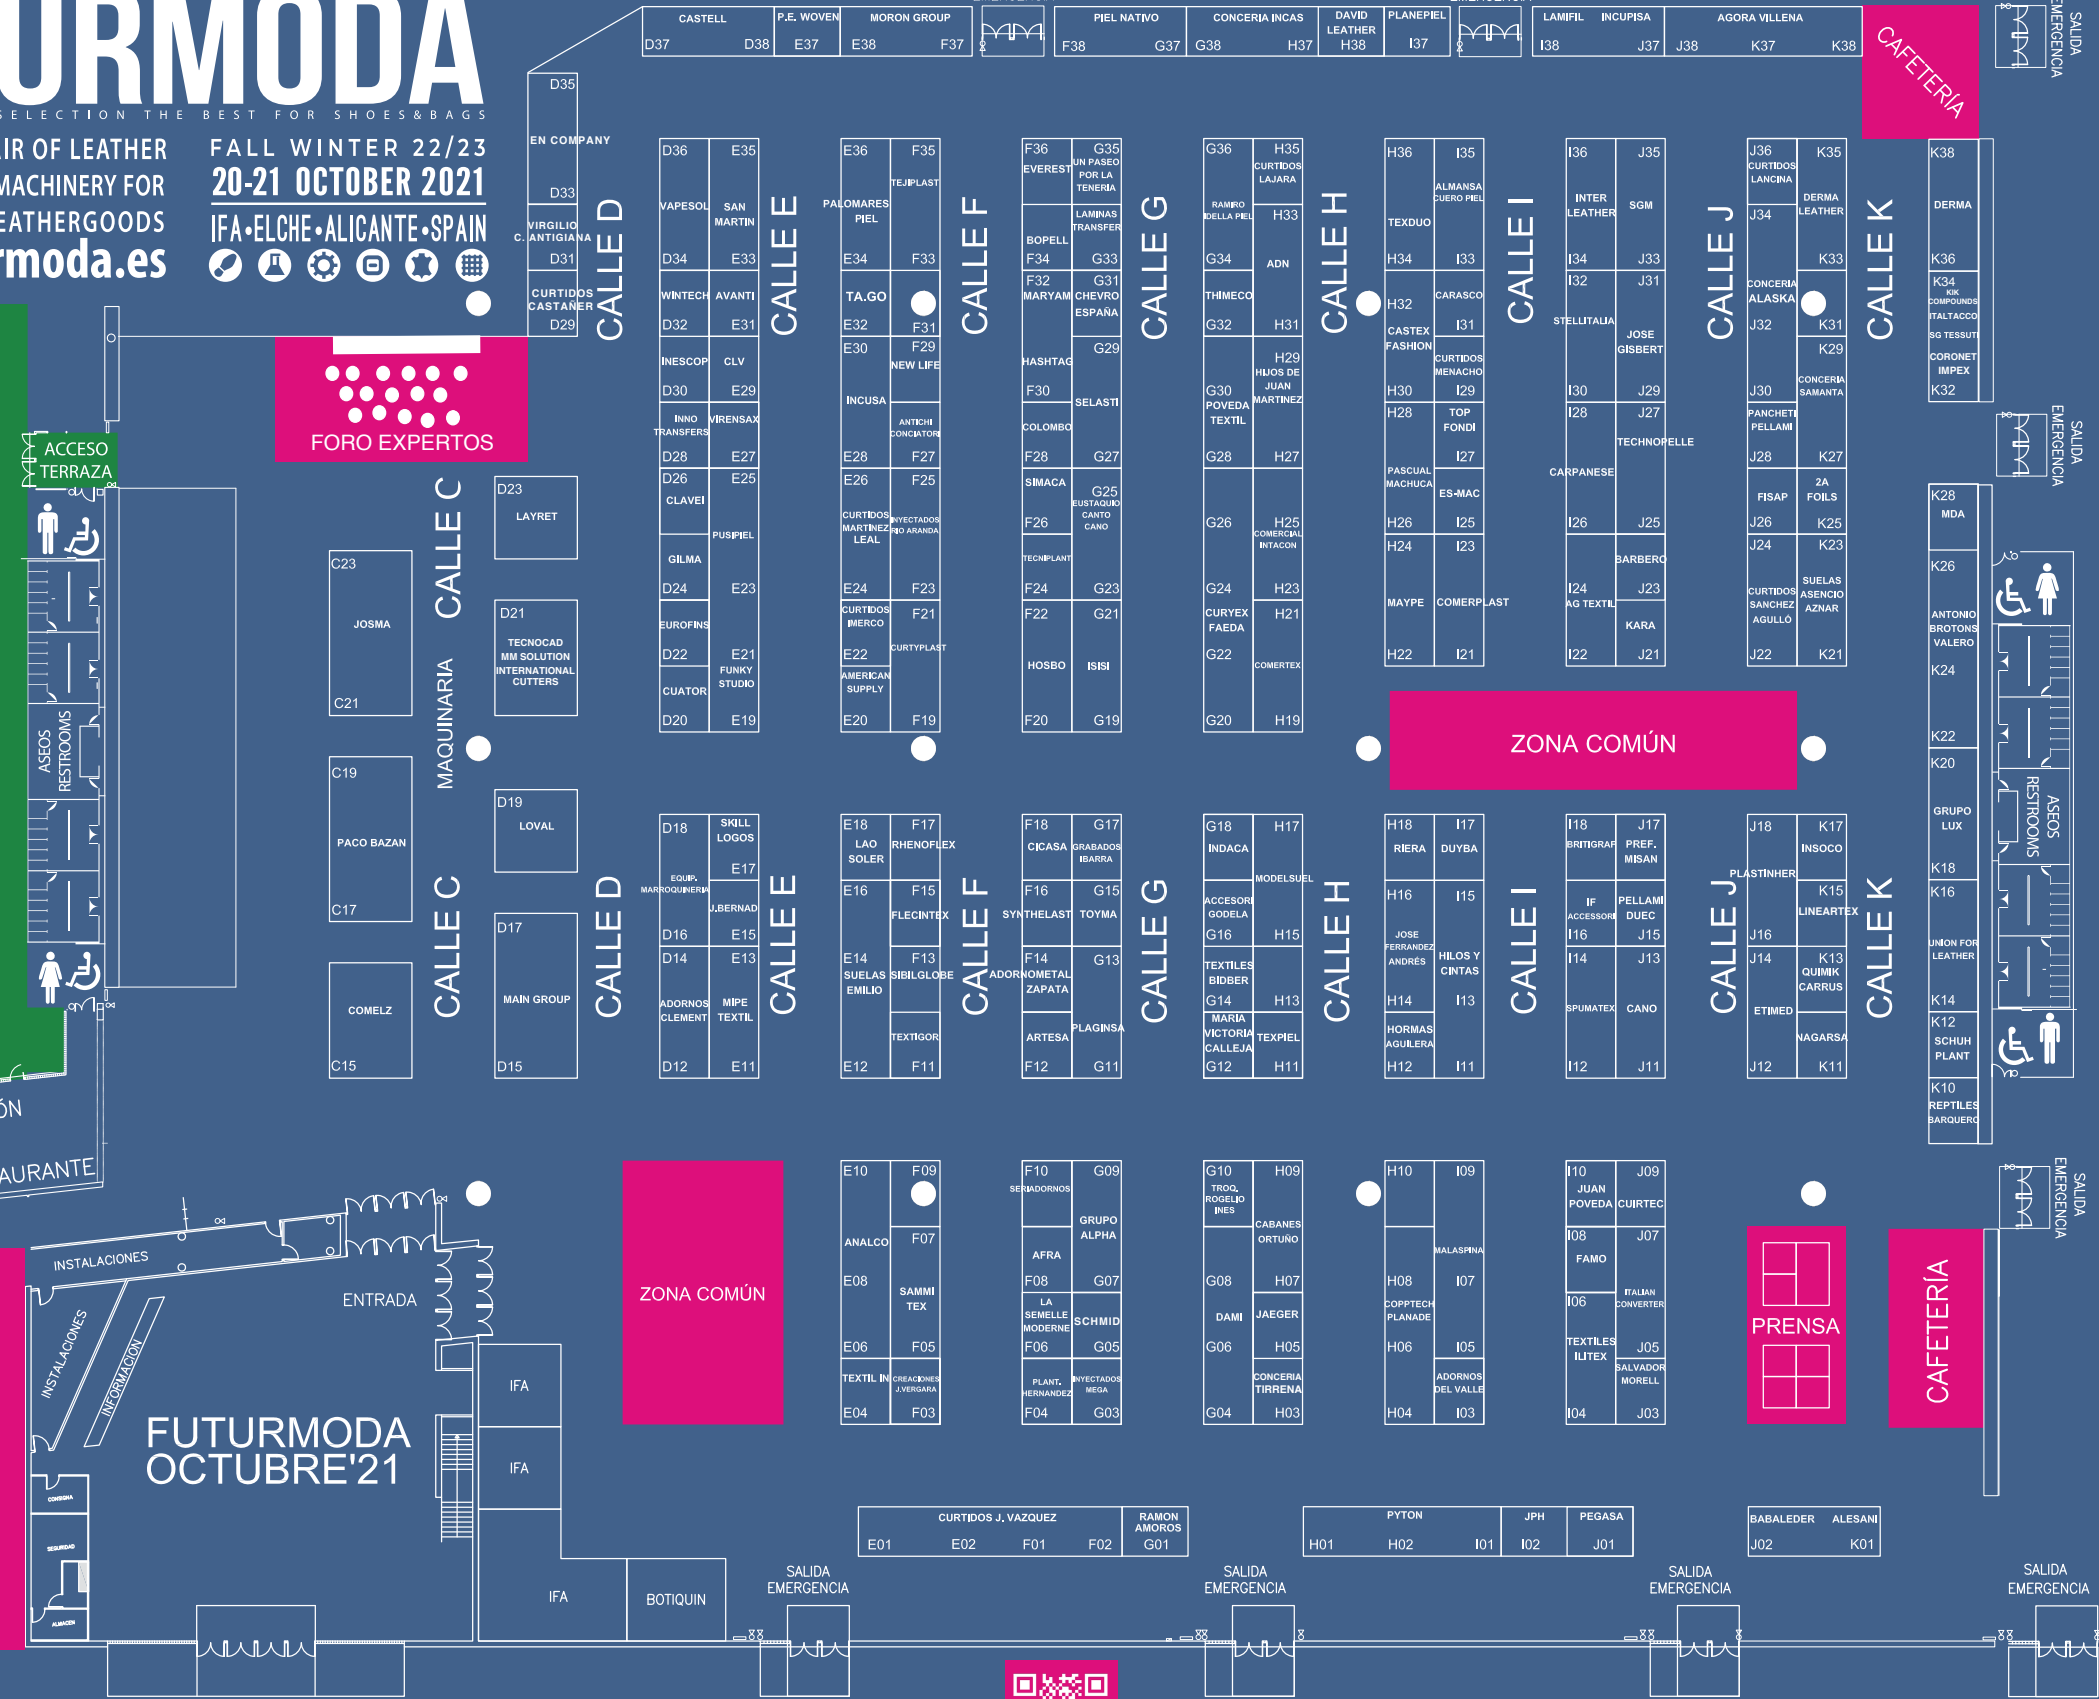

FUTURMODA

FASHION TREND SELECTION THE BEST FOR SHOES & BAGS

INTERNATIONAL FAIR OF LEATHER COMPONENTS AND MACHINERY FOR FOOTWEAR AND LEATHERGOODS
www.futurmoda.es

FALL WINTER 22/23
20-21 OCTOBER 2021
IFA • ELCHE • ALICANTE • SPAIN

TUNEL CONEXIÓN PABELLONES
SUBIDA A RESTAURANTE

RESTAURANTE RESTAURANT

IFA INSTITUCIÓN FERIA ALICANTINA
www.feria-alicante.com

Obtén tú entrada / Get your ticket

SCHEDULE 9:30 - 19:00 HOURS - HORARIO 9:30 - 19:00 HORAS